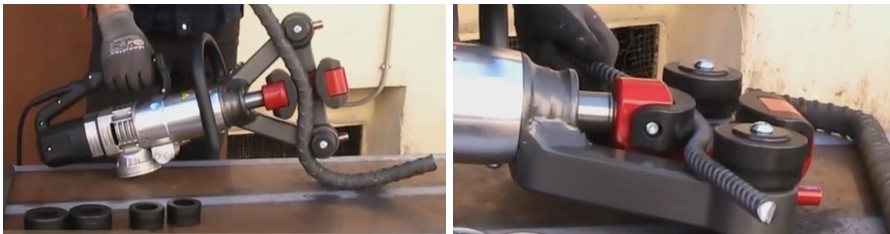

## Bending machine PRM32 for rent

Portable straightening machine for targeting bars max. 1xØ32mm and bend 1xØ25mm

<b>Max. diameter straightening</b>	Ø 32mm
<b>Max. diameter bending</b>	Ø 25mm
<b>Weight</b>	24,4 kg
<b>Bending angle</b>	180° - 80°
<b>Dimensions mm</b>	610x298x229